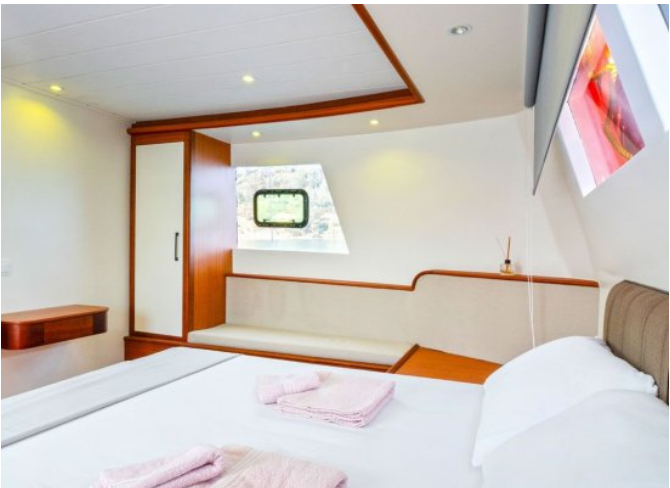

#VY440011

Luxury Trawler Boats / 15mt., 3 Bedrooms, 6 Adults, Fethiye,Gocek