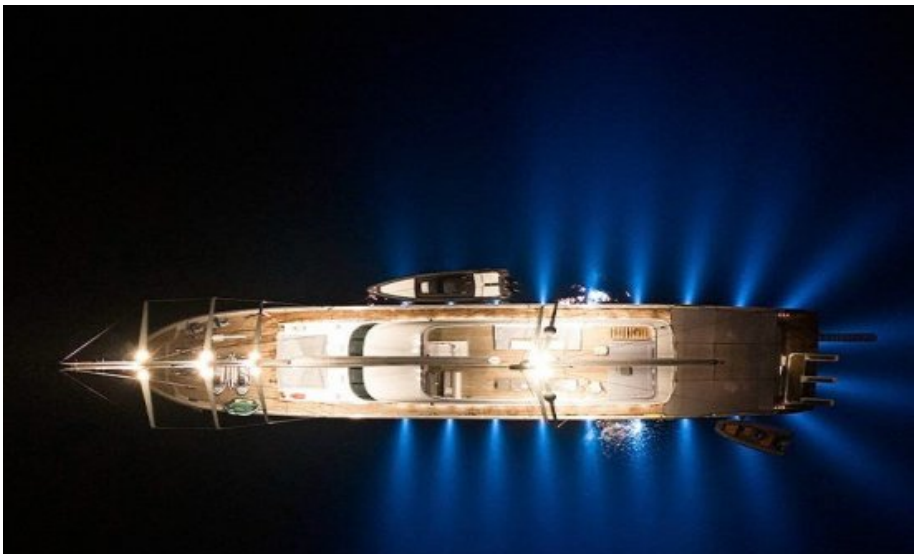

Viago Yachting

*Viago
Yachting*

#VY151013

Deluxe Gulet Rental / 50mt., 7 Bedrooms, 14 Adults, Fethiye

Weekly Season Prices

| | | | | |
|--|---|--|--|--|
| May 02-05-2026 29-05-2026 | June 30-05-2026 26-06-2026 | July-August 27-06-2026 28-08-2026 | September 29-08-2026 02-10-2026 | October 03-10-2026 30-10-2026 |
| € 70,000 | € 87,500 | € 98,000 | € 87,500 | € 70,000 |