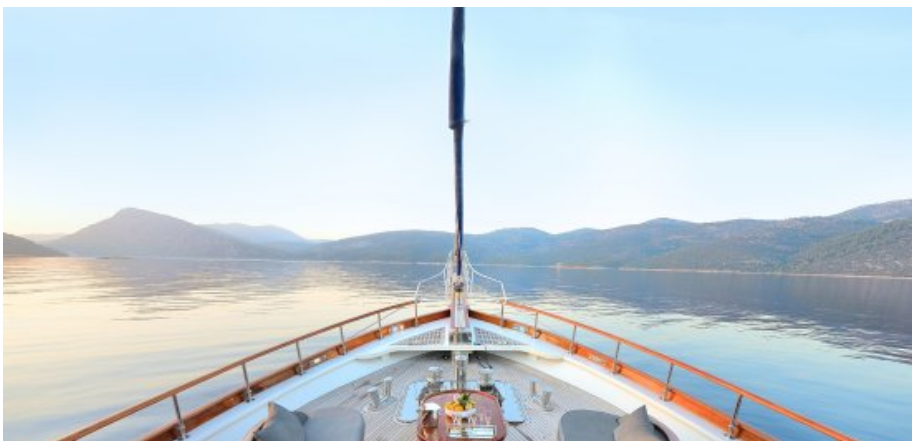

*Viago Yachting*

*Viago  
Yachting*

**#VY131021**

**Luxury Gulet Rental / 34mt., 5 Bedrooms, 10 Adults, Bodrum**

Image 12