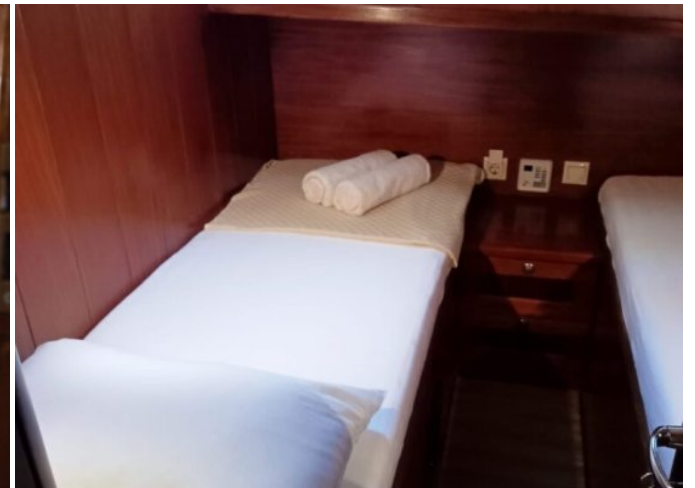

#VY130011

Luxury Gulet Rental / 19mt., 2 Bedrooms, 6 Adults, Bodrum